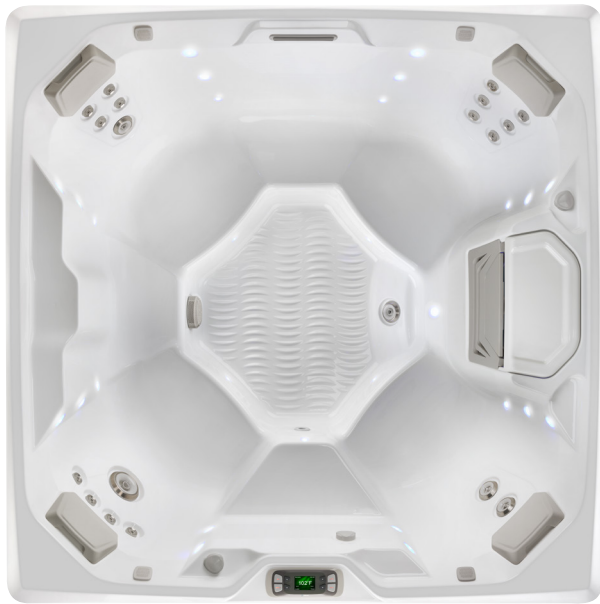

LIMELIGHT® COLLECTION

Beam™

Beam shown with Alpine White shell

Beam shown with Alpine White shell & Sable cabinet

Seating Capacity	4 adults
Dimensions	203 x 203 x 84 cm
Water Capacity	1,175 liters
Weight	320 kg dry; 1,740 kg filled*
Spa Shell Options	Alpine White, Ice Gray, Platinum, Tuscan Sun or Desert
Cabinet Options	Coastal Gray, Espresso or Sable
Jets - 19 (w/ Brushed Stainless Steel Trim)	1 XL Directional jet 2 Standard Single Rotary jets 2 Standard Directional jets 14 Directional Precision jets
Water Feature	VIDRO™ backlit ribbon waterfall
Water Care System (Optional)	ACE® Salt Water System or EverFresh® System
Jet Pump	Wavemaster™ 9200 Two-Speed 2.5 HP, continuous duty 5.2 HP, breakdown torque
Circulation Pump	SilentFlo 5000™ for quiet, continuous filtration
Effective Filtration Area	9 m ² , top-loading filters
Ozone System	FreshWater® III Corona Discharge
Control System	IQ 2020™ with LCD control panel 230v/16amp
Lighting System	Raio™ multi-color interior points of light (30) Exterior multi-color lighting with timer
Heater	No-Fault™, 1,500w/240v
Energy Efficiency	FiberCor® insulation; Certified to the APSP 14 National Standard and the California Energy Commission (CEC) in accordance with California law
Vinyl Cover	9 to 6 cm tapered, 32 kg/m ³ density foam core, with hinge seal in Caramel, Chestnut, Slate, or Evergreen
Cover Lifter (Optional)	CoverCradle™, CoverCradle II, Lift 'n Glide™ or UpRite™
Steps (Optional)	Everwood® or Polymer
Entertainment System (Optional)	Wireless Entertainment

* Includes water and 4 adults weighing 80 kg each